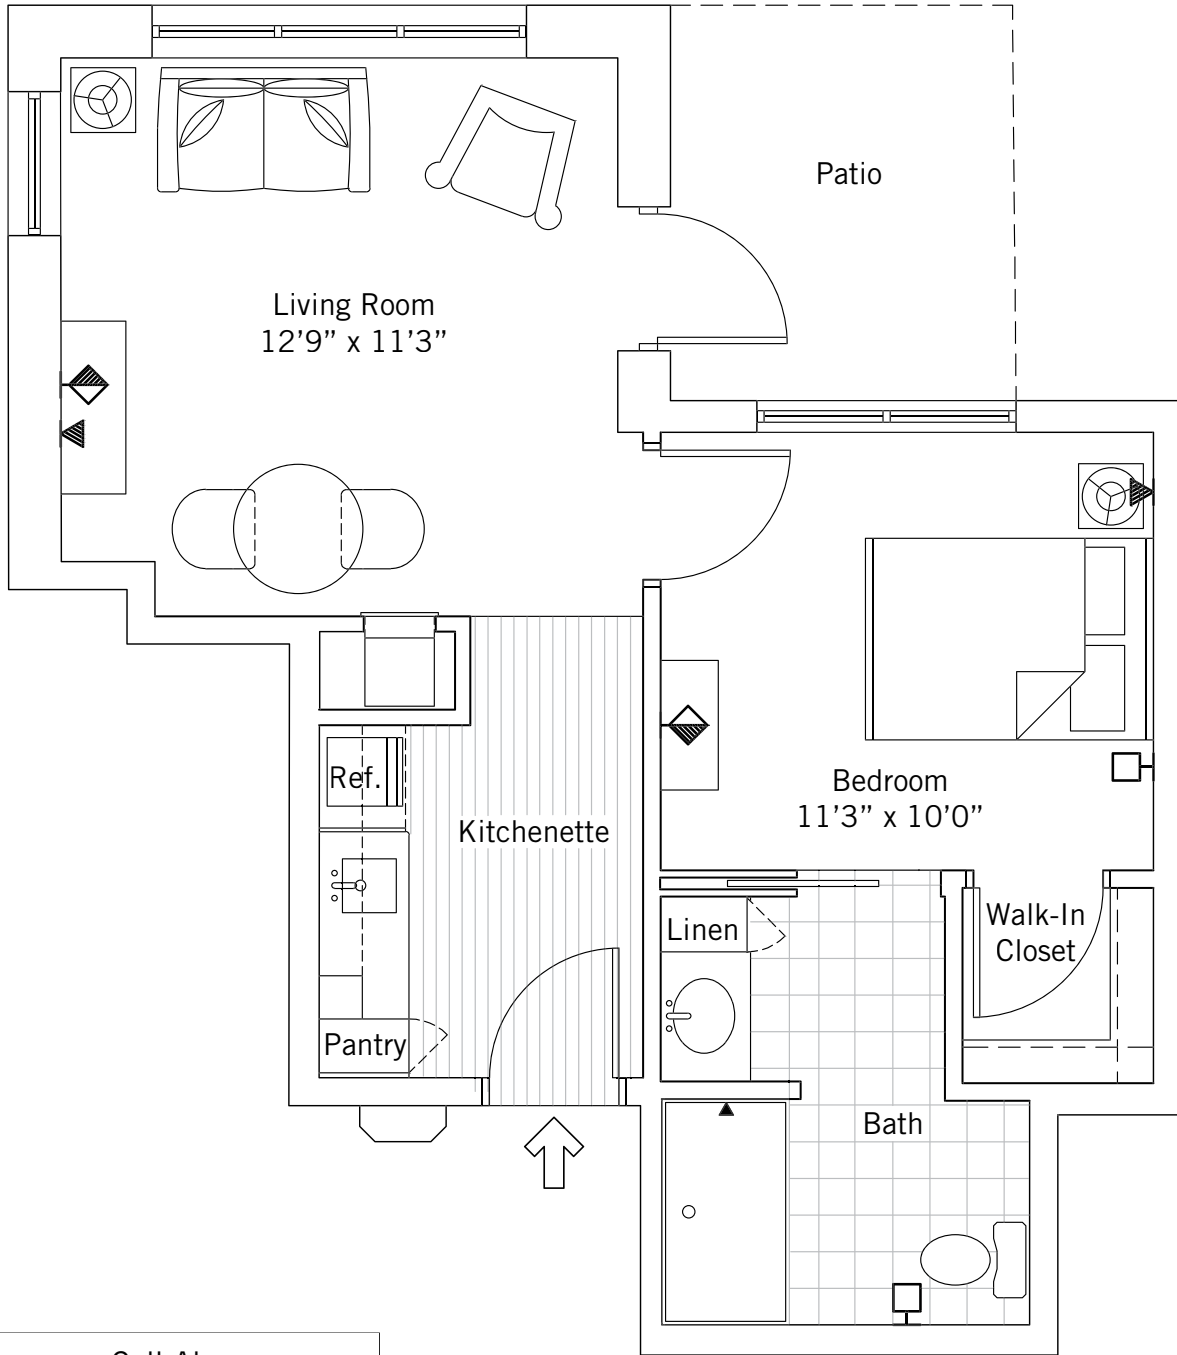

Assisted Living Apartment

The Avery

Studio

356-358 sq. ft.

-  Emergency Call Alarms
-  Cable Television Connections
-  Telephone Connections
-  Shower Head

Add more Living to your Life®

Bucks County | AnnsChoice.com

Assisted Living Apartment

The Chadley

One bedroom, one bath

456 sq. ft.

- Emergency Call Alarms
- ⏏ Cable Television Connections
- ☎ Telephone Connections
- ▲ Shower Head

Assisted Living Apartment

The Willoughby

Two bedroom, two bath

717 sq. ft.

- Emergency Call Alarms
- Cable Television Connections
- Telephone Connections
- Shower Head

Add more Living to your Life®

Bucks County | AnnsChoice.com