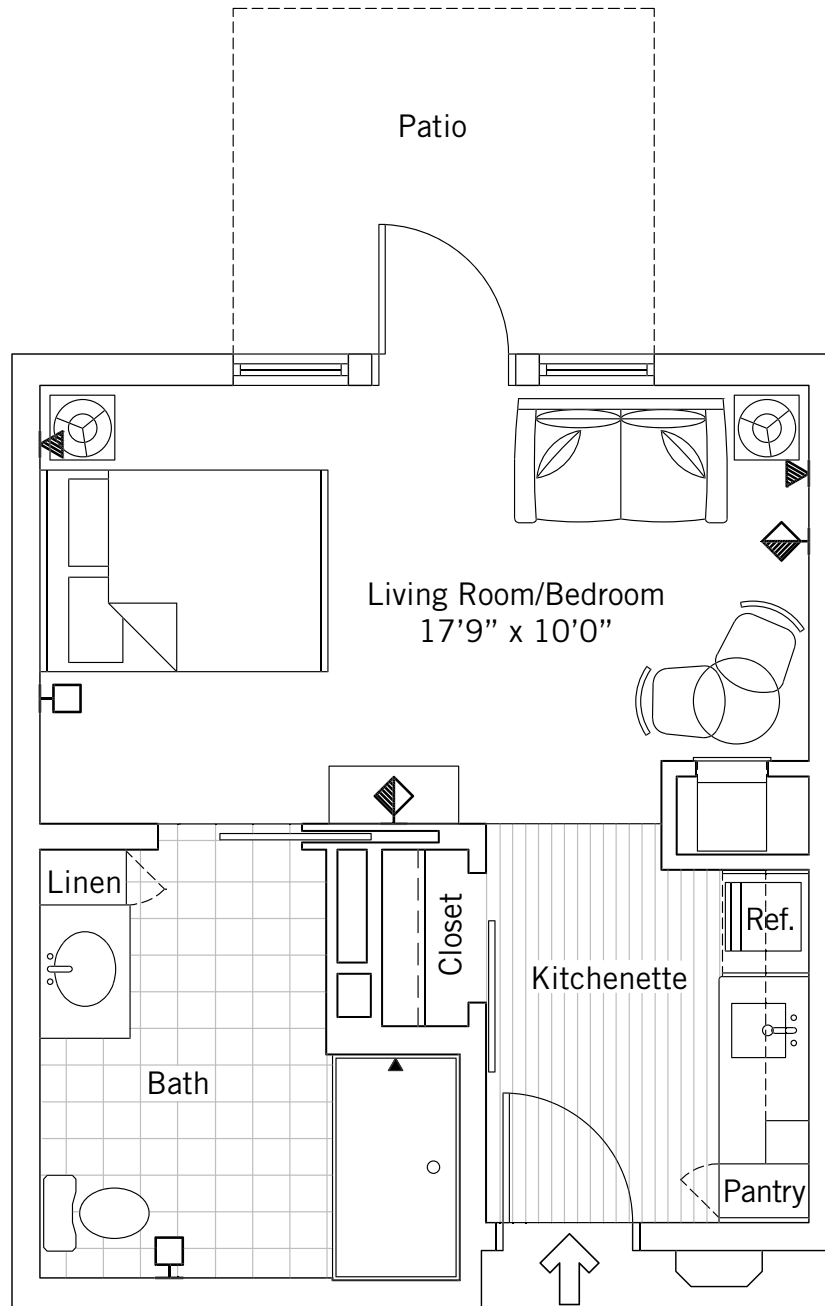

Assisted Living Apartment

The Avery

Studio

356-358 sq. ft.

-  Emergency Call Alarms
-  Cable Television Connections
-  Telephone Connections
-  Shower Head

Add more Living to your Life®

Bucks County | AnnsChoice.com

Assisted Living Apartment

The Chadley

One bedroom, one bath

456 sq. ft.

- Emergency Call Alarms
- ⏏ Cable Television Connections
- ☎ Telephone Connections
- ▲ Shower Head

Assisted Living Apartment

The Willoughby

Two bedroom, two bath

717 sq. ft.

- Emergency Call Alarms
- Cable Television Connections
- Telephone Connections
- Shower Head

Add more Living to your Life®

Bucks County | AnnsChoice.com