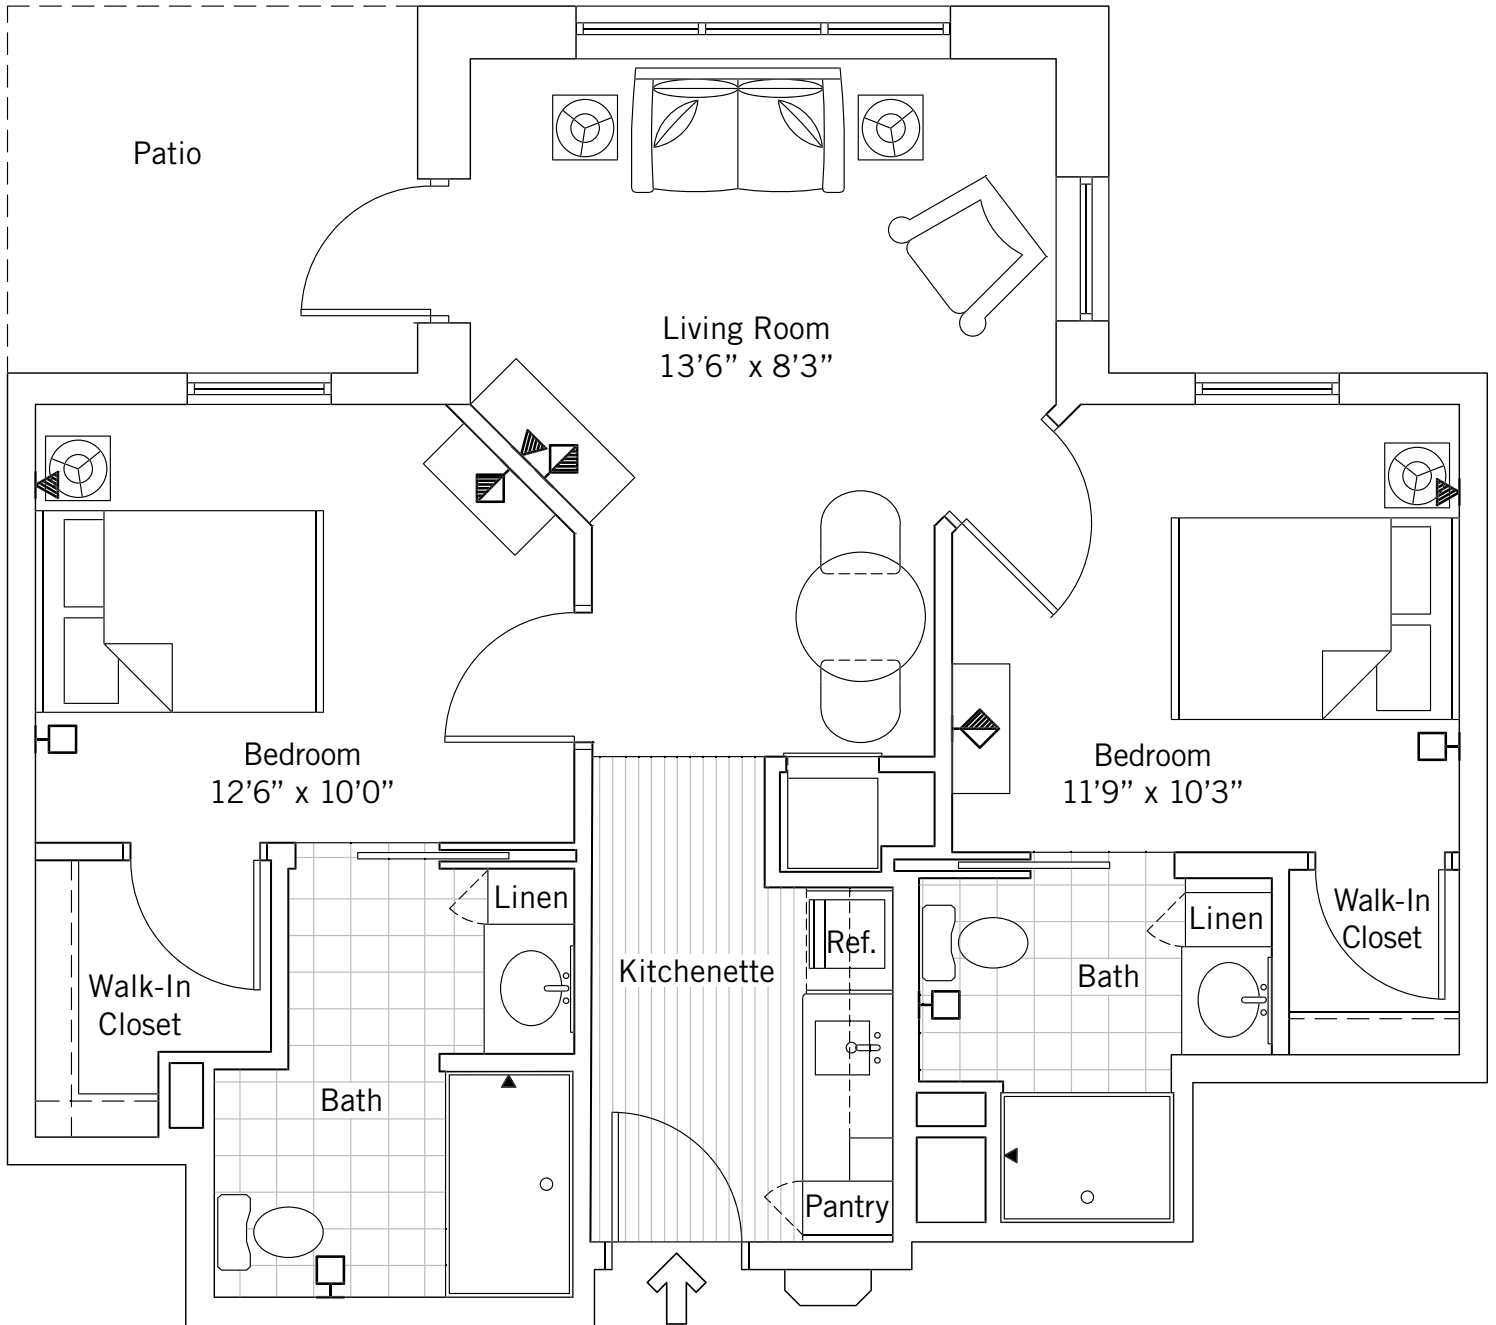

Assisted Living Apartment

The Avery

Studio

356-358 sq. ft.

-  Emergency Call Alarms
-  Cable Television Connections
-  Telephone Connections
-  Shower Head

Add more Living to your Life®

Bucks County | AnnsChoice.com

Assisted Living Apartment

The Chadley

One bedroom, one bath

456 sq. ft.

- Emergency Call Alarms
- ⏏ Cable Television Connections
- ☎ Telephone Connections
- ▲ Shower Head

Assisted Living Apartment

The Willoughby

Two bedroom, two bath

717 sq. ft.

- Emergency Call Alarms
- Cable Television Connections
- Telephone Connections
- Shower Head

Add more Living to your Life®

Bucks County | AnnsChoice.com